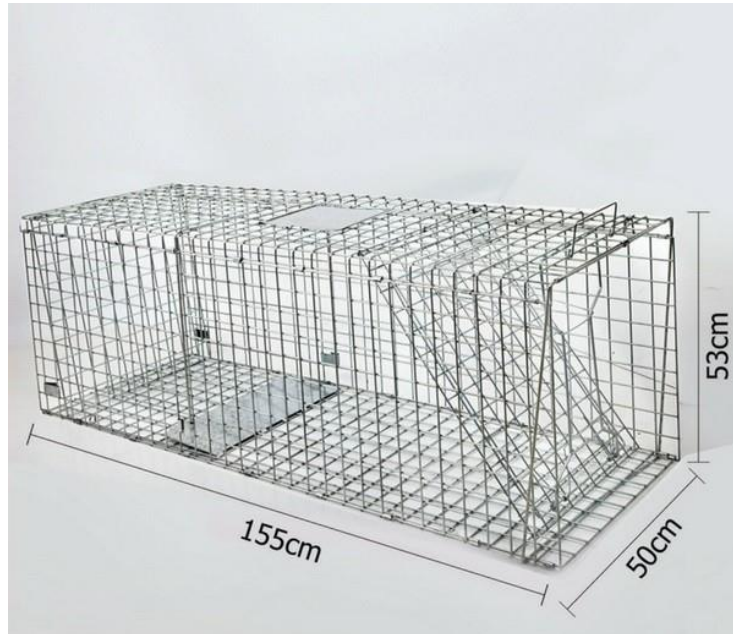

RAPIDO

PEST CONTROL

Rapido Cage Rapido- RC

- High quality, robust, galvanized steel cage
- Reliable trip-plate mechanism safety seal's cat & dogs inside
- Rust resistant & reusable
- No assembly required, just set & go
- Large opening for cats, Dogs & similar size pests
- Single entry