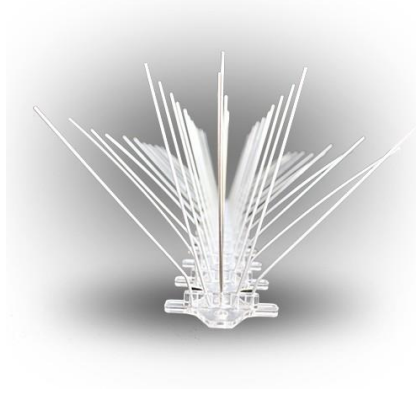

RAPIDO

PEST CONTROL

Wide Spike Rapido- WS

Bird Control Solutions Available Through Rapido!

RPC has extensive experience in providing a range of professional non-harmful bird control solutions to cater for a variety of situations. Depending on the type of bird issue, property and budget, we will present the most suitable control solution for your situation.

Bird Spike

This is a professional specialized physical deterrent system designed to repel pigeons from landing or perching on building ledges. The system incorporates BS316 stainless steel wires fixed on a UV light stabilized PVC base.